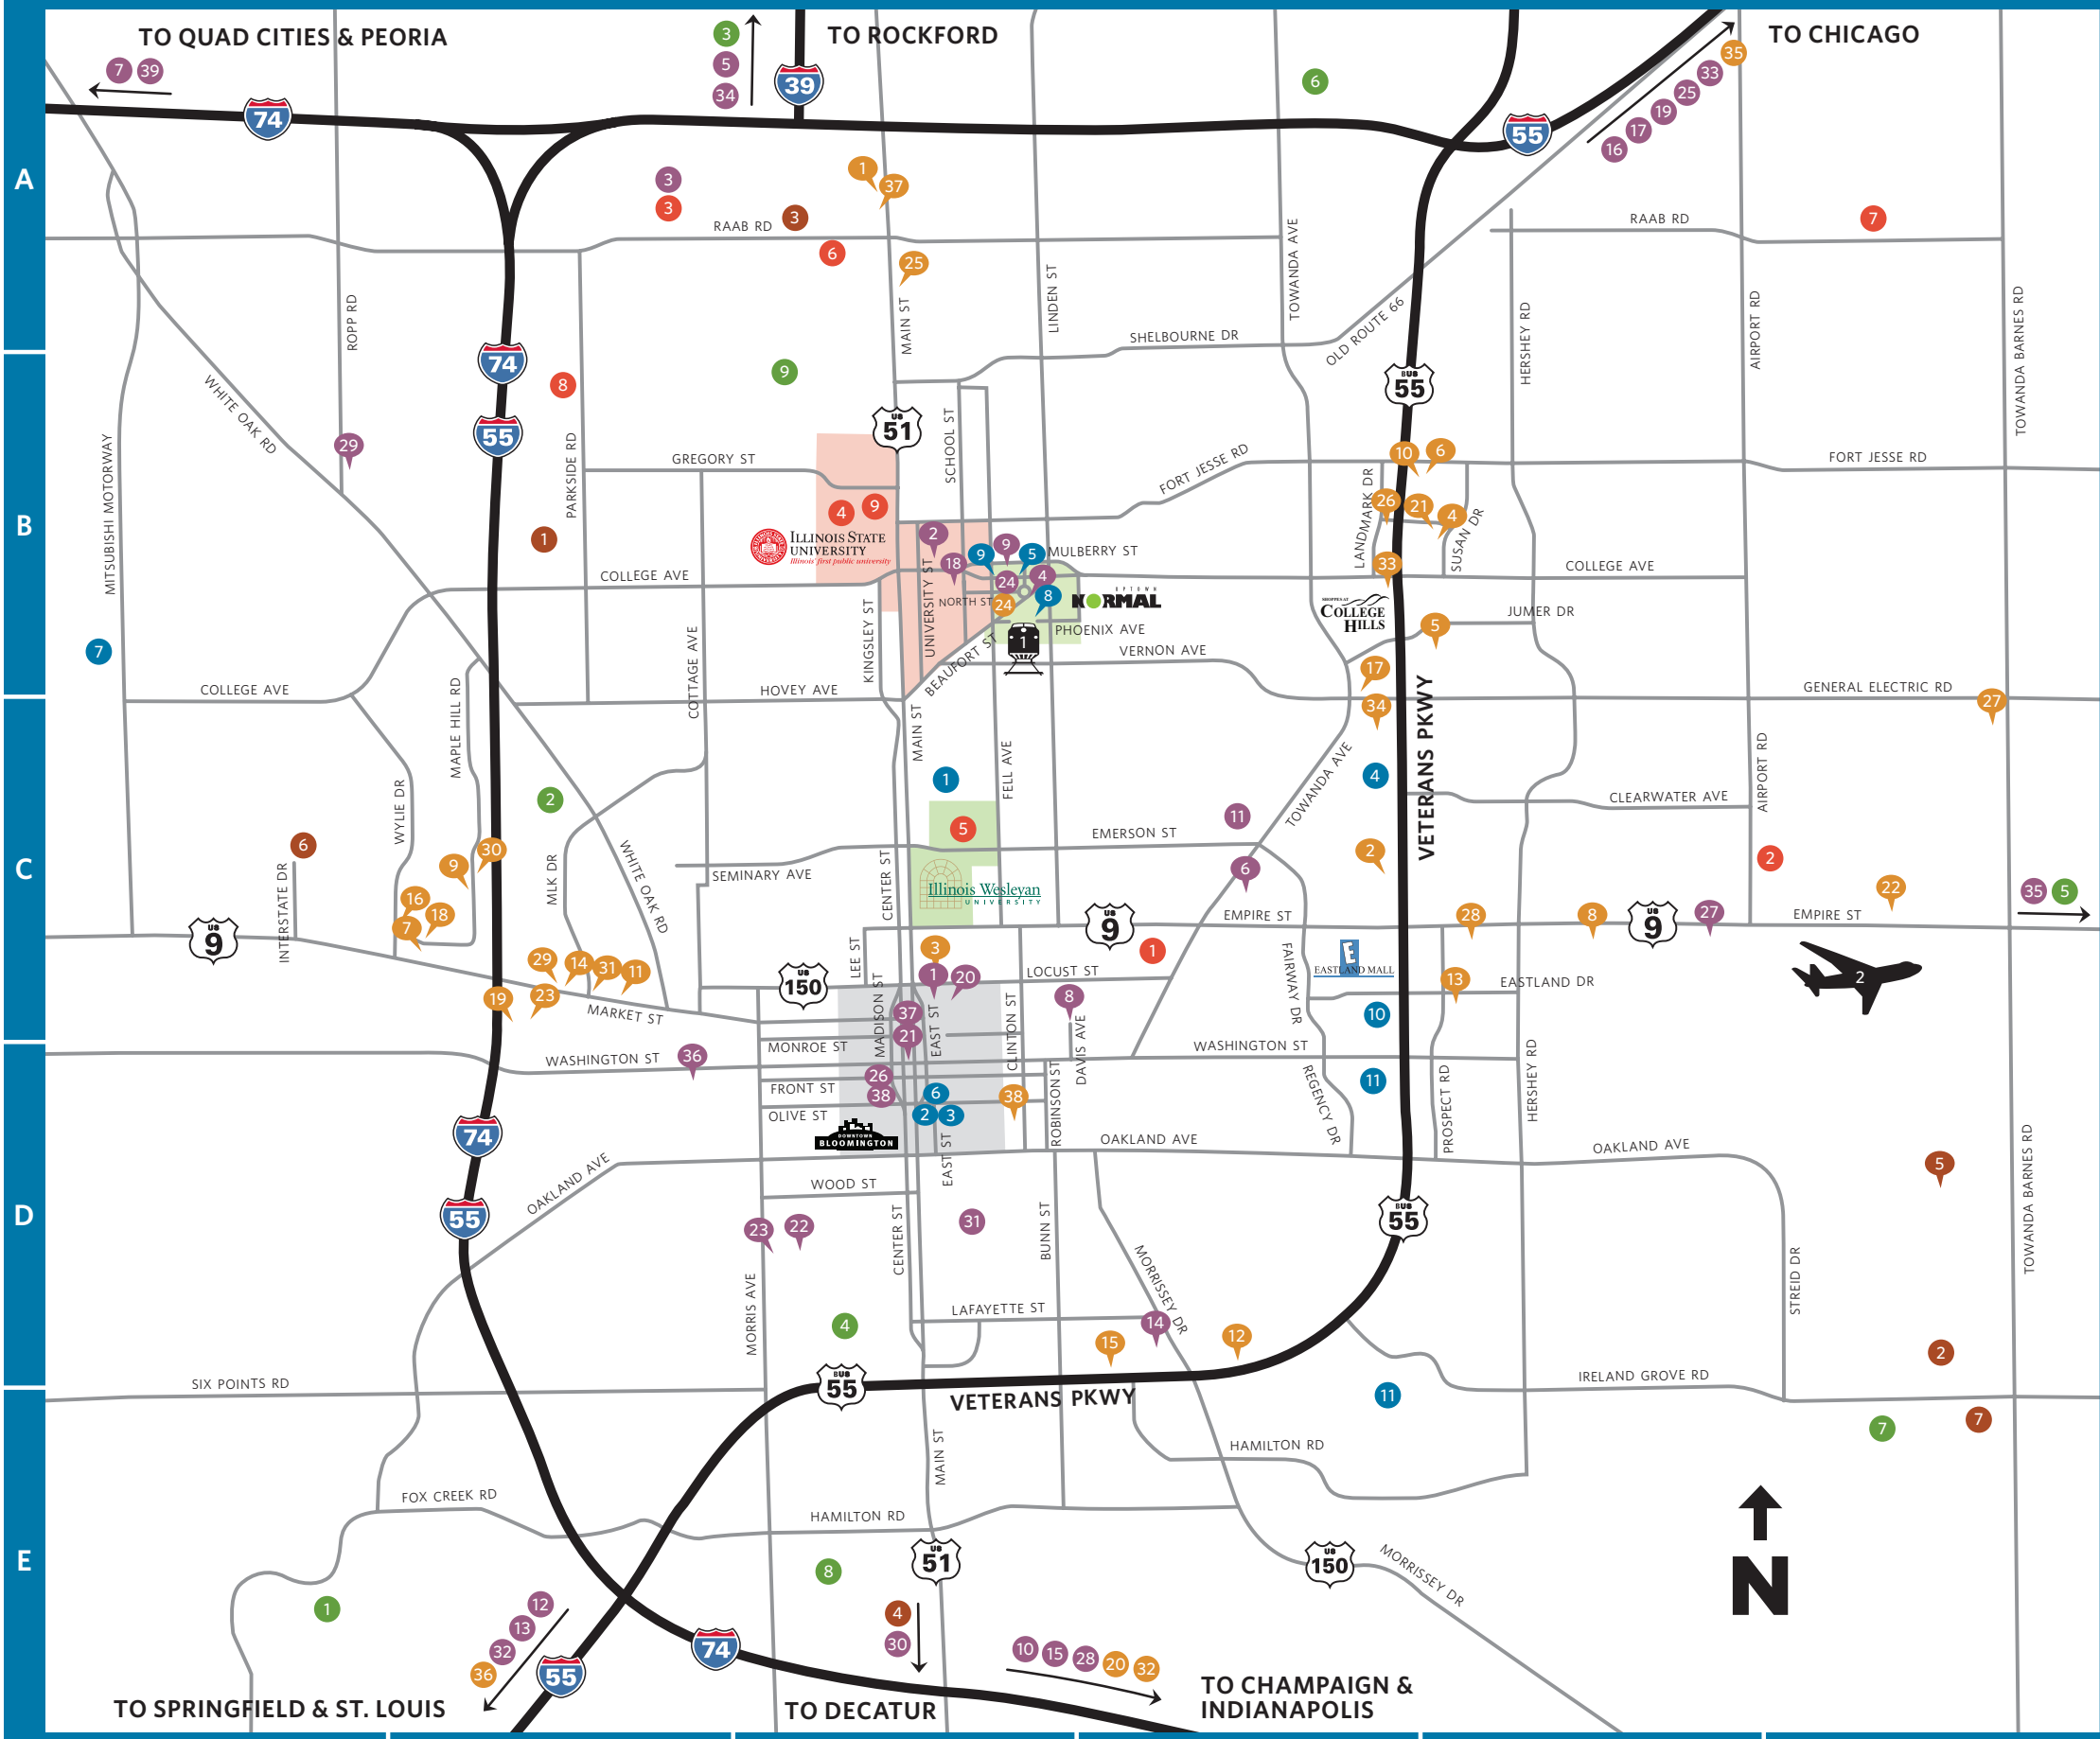

## ACCOMMODATIONS

1. Americas Best Value Inn A3
2. Baymont Inn & Suites C4
3. Burr House Bed & Breakfast C3
4. Candlewood Suites Hotel B5
5. The Chateau Hotel & Conference Center B5
6. Comfort Suites East B5
7. Comfort Suites West C2
8. Country Inn & Suites Airport C5
9. Country Inn & Suites West C2
10. Courtyard by Marriott B5
11. Days Inn C2
12. DoubleTree by Hilton D4
13. Eastland Suites Hotel & Conference Center C5
14. Econolodge C2
15. Extended Stay America D4
16. Fairfield Inn & Suites C2
17. Hampton Inn & Suites B4
18. Hampton Inn West C2
19. Hawthorn Suites & Conference Center C2
20. Holiday Inn Express LeRoy E4
21. Holiday Inn Express Hotel & Suites B5
22. Holiday Inn Hotel & Suites C6
23. La Quinta Inn C2
24. Marriott Hotel & Conference Center B3
25. Motel 6 A3
26. Motel 6 B4
27. Parke Hotel & Conference Center C6
28. Quality Inn & Suites East C5
29. Quality Inn & Suites West C2
30. Ramada Limited & Suites C2
31. Red Roof Inn Bloomington C2
32. Red Roof Inn LeRoy E4
33. Signature Inn B4
34. Super 8 Bloomington C4
35. Super 8 Chenoa A5
36. Super 8 McLean E2
37. Super 8 Normal A3
38. Vrooman Mansion Bed & Breakfast D3