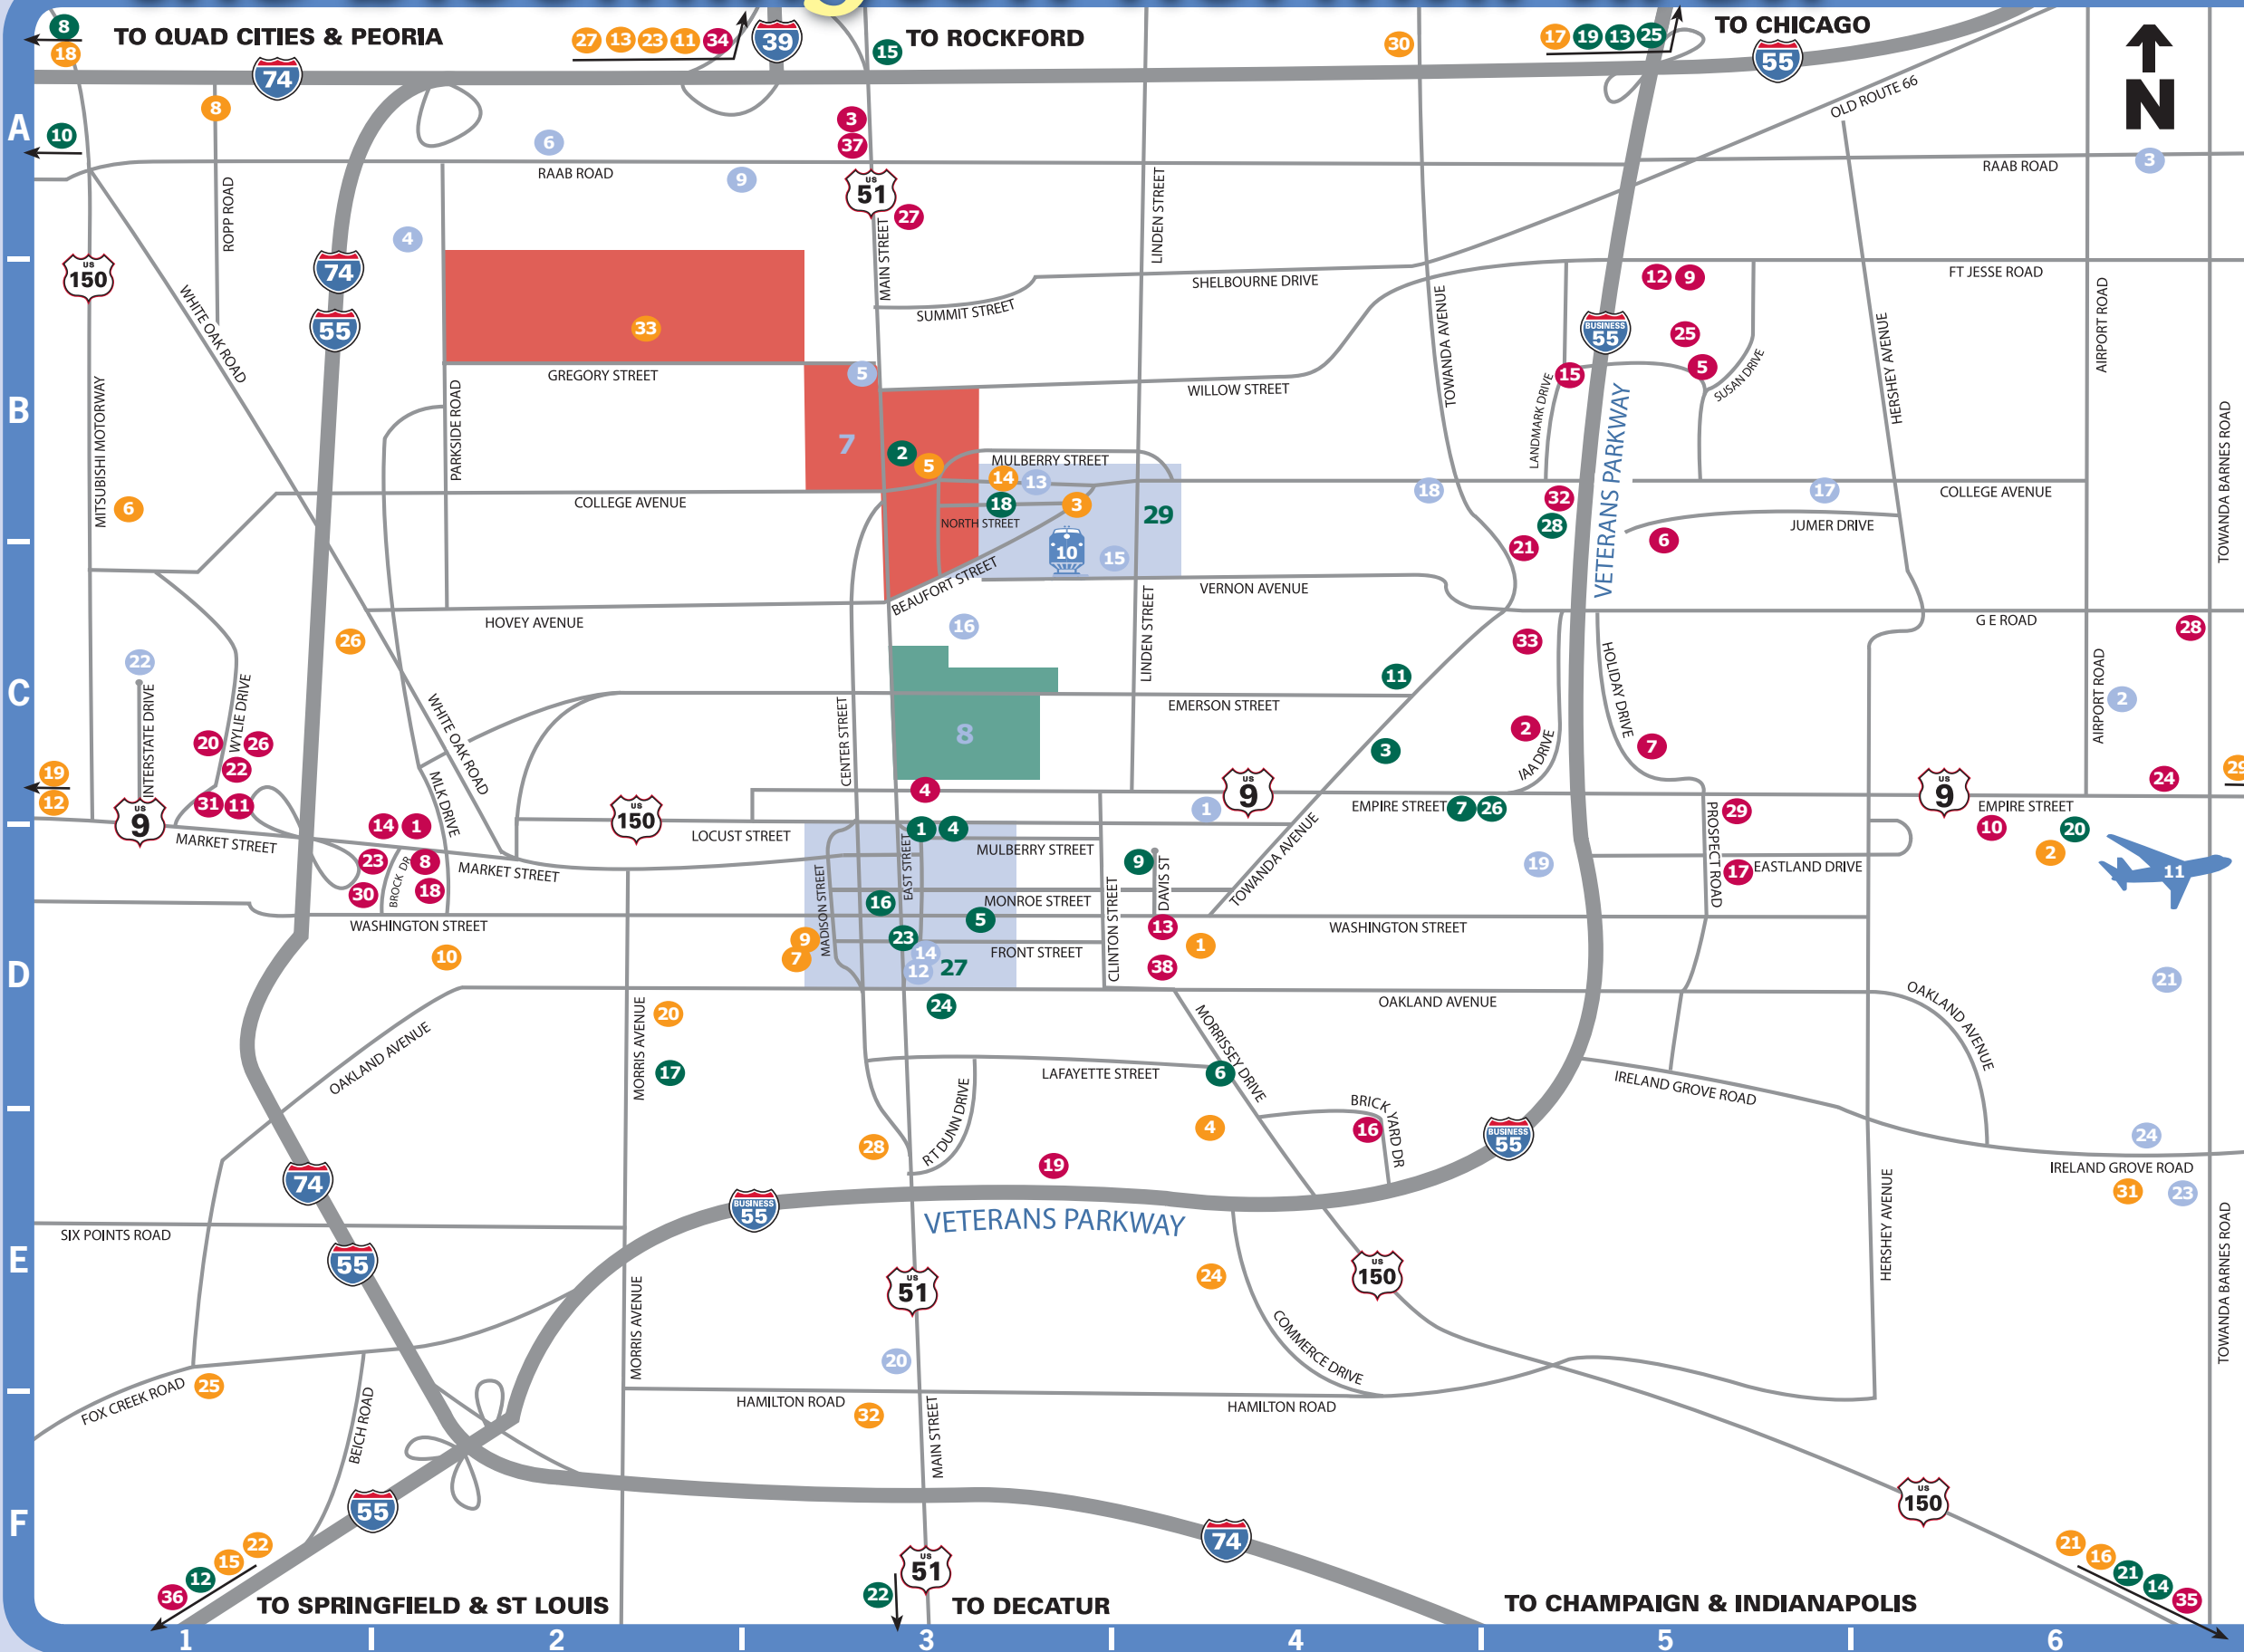

the bloomington-normal area

ACCOMMODATIONS

1. America's Best Inn D2
2. Baymont Inn & Suites C5
3. Best Western University Inn A3
4. Burr House C3
5. Candlewood Suites Hotel B5
6. Chateau Hotel & Conf Center B5
7. Clarion Hotel C5
8. Comfort Inn D2
9. Comfort Suites B5
10. Country Inn & Suites (Airport) D6
11. Country Inn & Suites (West) C1
12. Courtyard by Marriott B5
13. Davis Rose Inn D4
14. Days Inn D2
15. Days Inn & Suites B5
16. Doubletree Hotel & Conf Center E4
17. Eastland Suites & Conf Center D5
18. Econolodge D2
19. Extended Stay America E3
20. Fairfield Inn & Suites C1
21. Hampton Inn & Suites C5
22. Hampton Inn West C1
23. Hawthorn Suites & Conf Center D2
24. Holiday Inn & Suites C6
25. Holiday Inn Express & Suites B5
26. Holiday Inn Express West C1
27. Motel 6 A3
28. Parke Hotel & Conf Center C6
29. Quality Inn & Suites East C5
30. Quality Inn & Suites West D1
31. Ramada Limited & Suites C1
32. Signature Inn B5
33. Super 8 Bloomington C5
34. Super 8 Chenoa A2
35. Super 8 LeRoy F6
36. Super 8 McLean F1
37. Super 8 Normal A3
38. Vrooman Mansion D4

ENTERTAINMENT

1. Bear Nuts, Inc. D4
2. Challenger Learning Center D6
3. Children's Discovery Museum B3
4. Grady's Family Fun Park E4
5. ISU Planetarium B3
6. Mitsubishi Motors North America B1
7. Pepsi Ice Center D3
8. Ropp Jersey Cheese A1
9. U.S. Cellular Coliseum D3
10. Upper Limits Rock Climbing D2
11. Furrow Winery A2
12. Mackinaw Valley Vineyard C1

SHOPPING

26. Eastland Mall C5
27. Downtown Bloomington D3
28. The Shoppes at College Hills B5
29. Uptown Normal B3

TRANSPORTATION

10. AMTRAK Station C3
11. Central Illinois Regional Airport D6

ESSENTIALS

12. Bloomington City Hall D3
13. Economic Development Council B3
14. McLean County Chamber D3
15. Normal City Hall C4
16. BroMenn Medical Center C3
17. Carle Clinic B5
18. Healthpoint B4
19. OSF St. Joseph Hospital D5