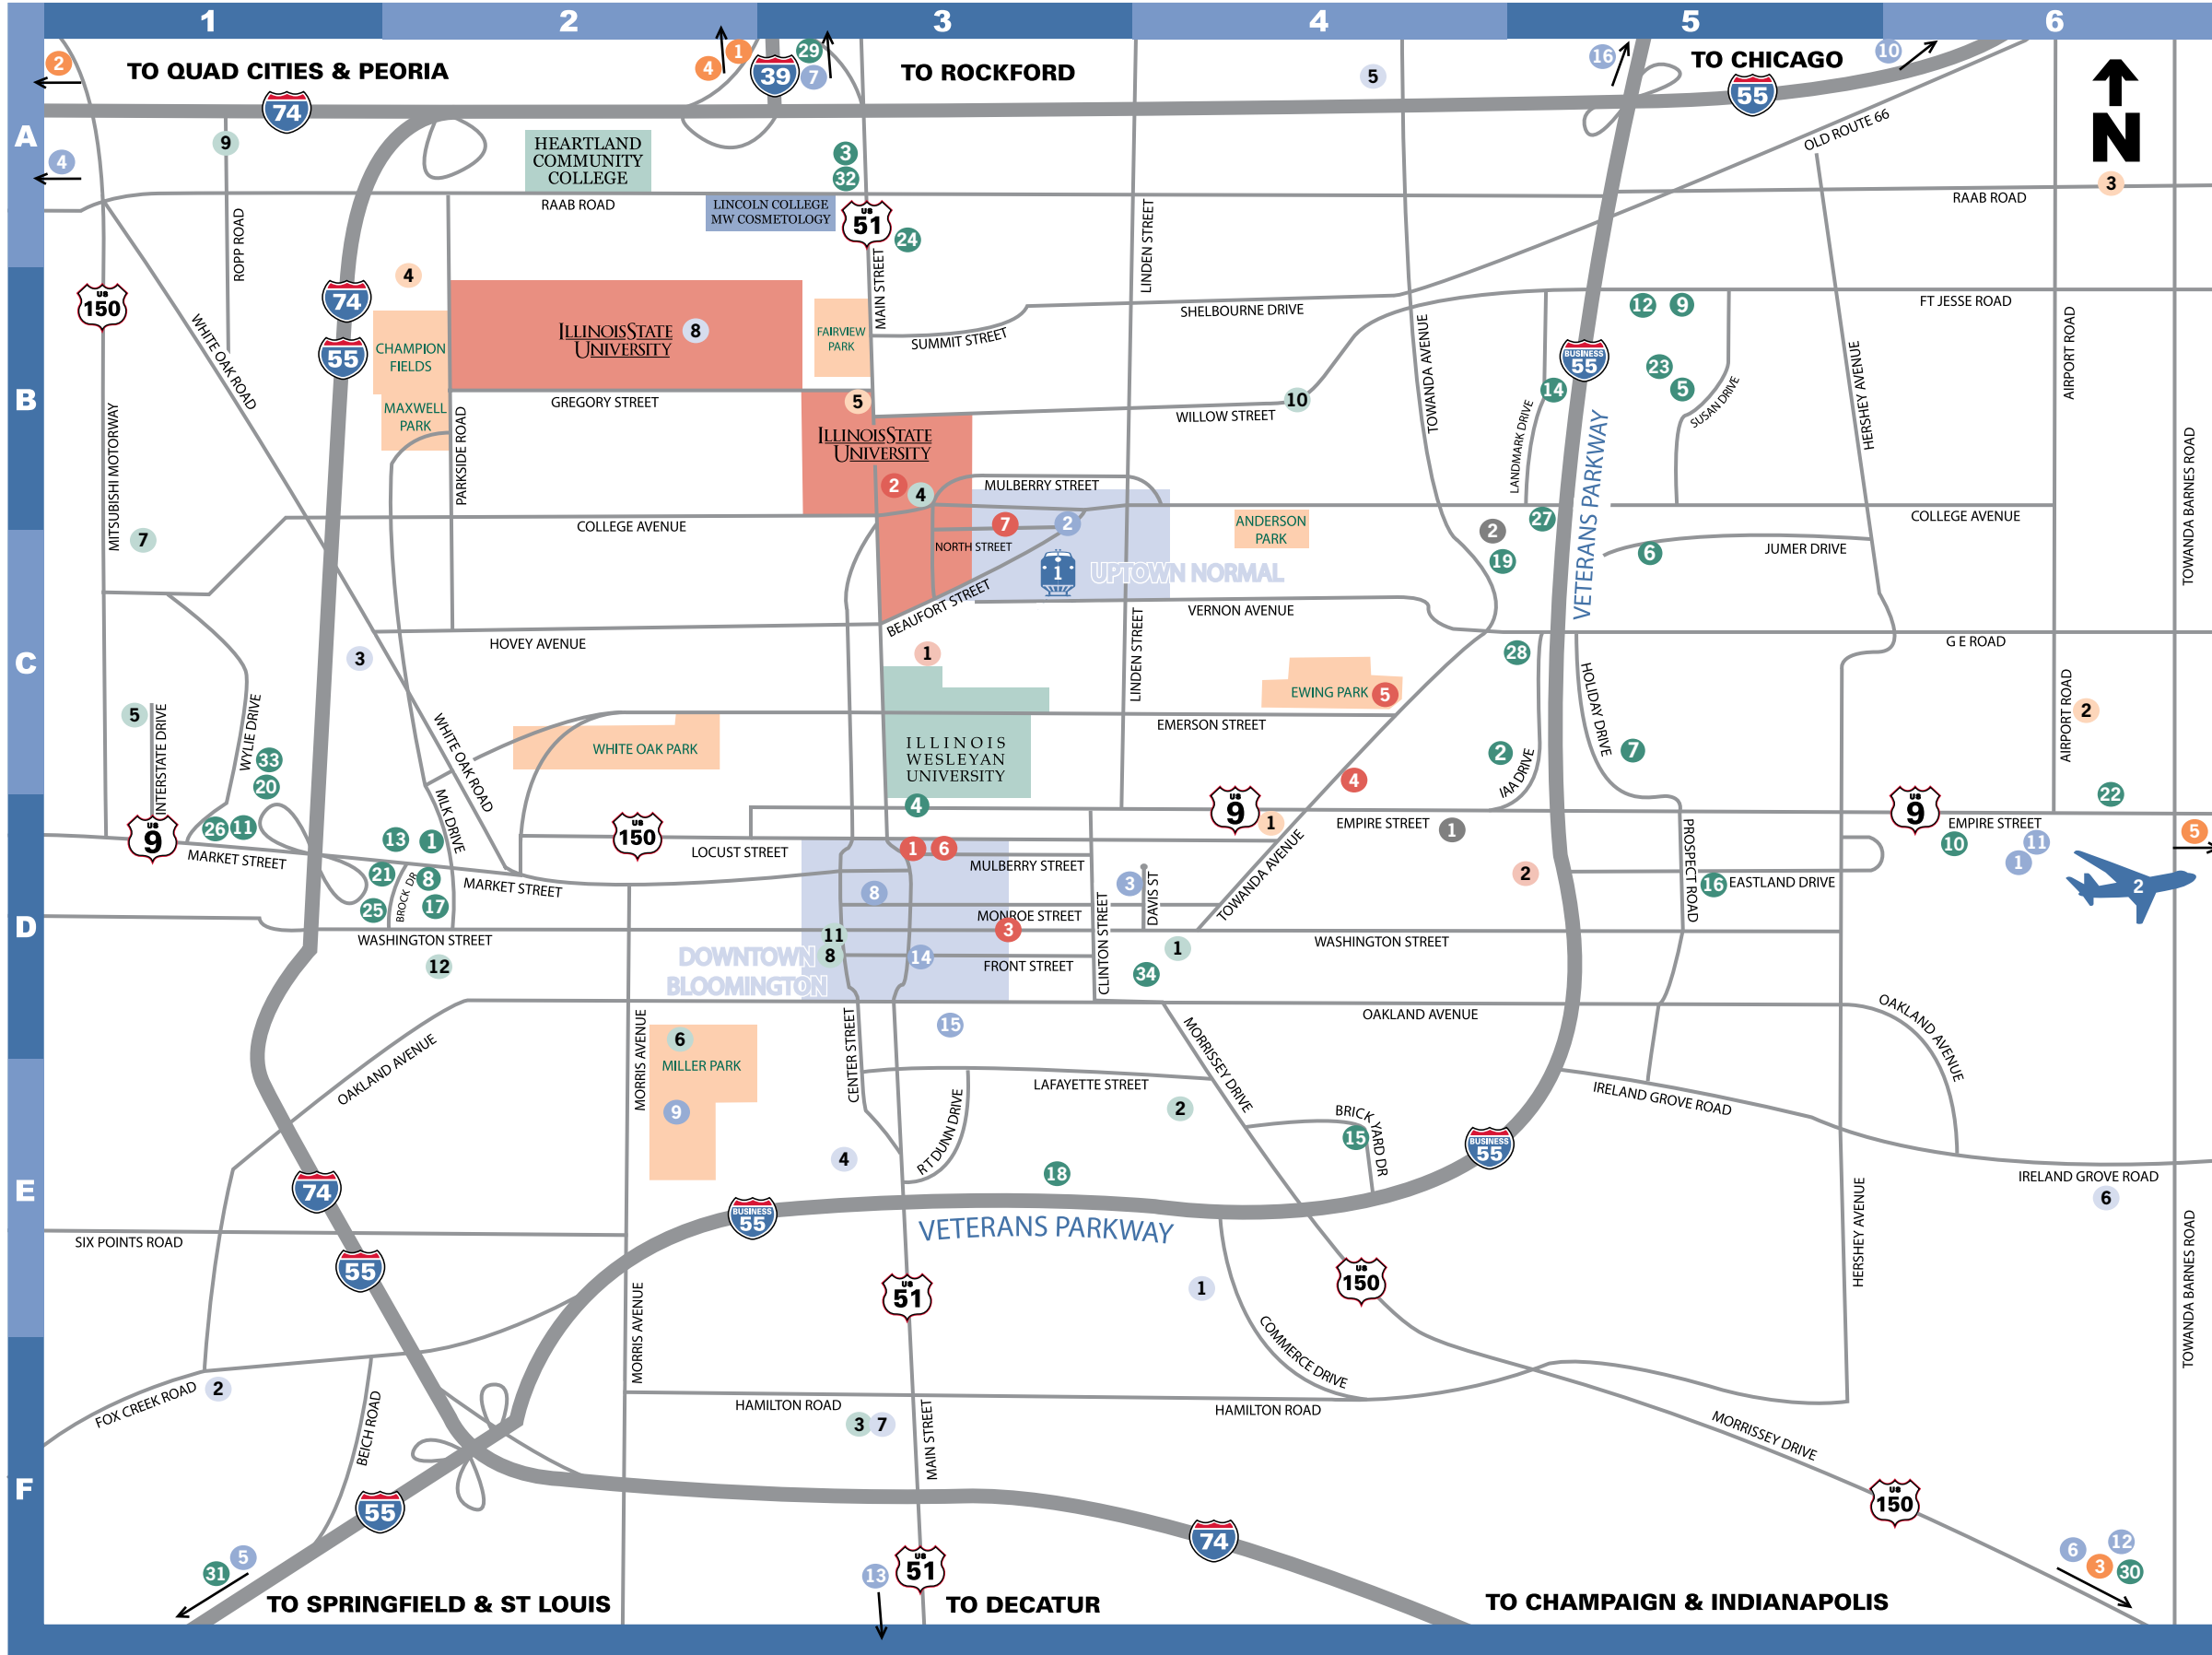

THE BLOOMINGTON-NORMAL AREA

ACCOMMODATIONS

- America's Best Inn
- Baymont Inn
- Best Western University
- Burr House
- Candlewood Suites Hotel
- Chateau Hotel & Conf Center
- Clarion Hotel
- Comfort Inn
- Comfort Suites
- Country Inn & Suites (Airport)
- Country Inn & Suites (West)
- Courtyard by Marriott
- Days Inn
- Days Inn & Suites
- Doubletree Hotel & Conf Center
- Eastland Suites & Conf Center
- Econolodge
- Extended Stay America
- Hampton Inn & Suites
- Hampton Inn West
- Hawthorn Suites & Conf Center
- Holiday Inn & Suites
- Holiday Inn Express & Suites
- Motel 6
- Quality Inn & Suites
- Ramada Limited & Suites
- Signature Inn
- Super 8 Bloomington
- Super 8 Chenoa
- Super 8 LeRoy
- Super 8 McLean
- Super 8 Normal
- Wingate Inn
- Vrooman Mansion

ENTERTAINMENT

- Beer Nuts, Inc.
- Grady's Family Fun Park
- ICA Golf Hall of Fame
- ISU Planetarium
- Interstate Center
- Miller Park Zoo
- Mitsubishi Motors North America
- Pepsi Ice Center
- Ropp Jersey Cheese
- Special Olympics Tribute Park
- U.S. Cellular Coliseum
- Upper Limits Rock Climbing

MEDICAL CENTERS

- BroMenn Medical Center
- OSF St. Joseph Medical Center

GOLF COURSES

- Bloomington Indoor Golf Club
- The Den at Fox Creek
- Golf Learning Center @ All Seasons
- Highland Park Golf Course
- Ironwood Golf Course
- The Links at Ireland Grove
- Prairie Vista Golf Course
- University Golf Course

SHOPPING

- Eastland Mall
- The Shoppes at College Hills

CAMPING & LAKES

- Comlara County Park & Evergreen Lake/Glasner Beach
- Karp Komfort
- Moraine View State Park
- Timber Pointe Outdoor Center
- Wildwood Campgrounds