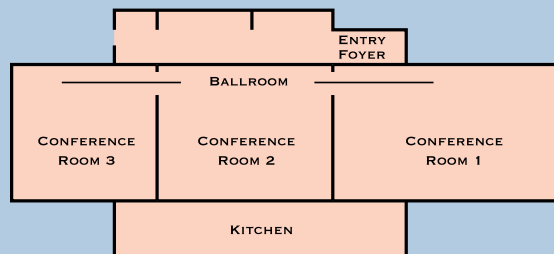

EASTLAND SUITES HOTEL & CONFERENCE CENTER

MEETING ROOM	CEILING HEIGHT	DIMENSIONS (SQ FT)	BANQUET	THEATER	CLASSROOM	U-SHAPE
CONFERENCE I	10'	40' x 40' (1600)	90	120	80	40
CONFERENCE II	10'	20' x 40' (800)	60	60	40	20
CONFERENCE III	10'	20' x 40' (800)	60	60	40	20
BALLROOM	10'	80' x 40' (3200)	250	300	150	70
EASTLAND ROOM	10'	18' x 27' (486)	40	40	15	20
MURPHY 113	8'	23' x 20' (460)	NA	12	NA	10
MURPHY 114	8'	23' x 20' (460)	NA	12	NA <td 10	

1801 EASTLAND DRIVE | BLOOMINGTON, IL 61704 | P: 309.662.0000 | F: 309.664.5733
 WWW.EASTLANDSUITESBLOOMINGTON.COM

The Eastland Suites Hotel and Conference Center offers 112 guest rooms, 88 of which are completely furnished suites. Eastland Suites Hotel and Conference Center can accommodate groups of up to 300 people with over 3,200 square feet of banquet space and full-service catering in a smoke-free environment. Their courteous staff and award-winning chef are the perfect hosts for your luncheon or dinner party needs.